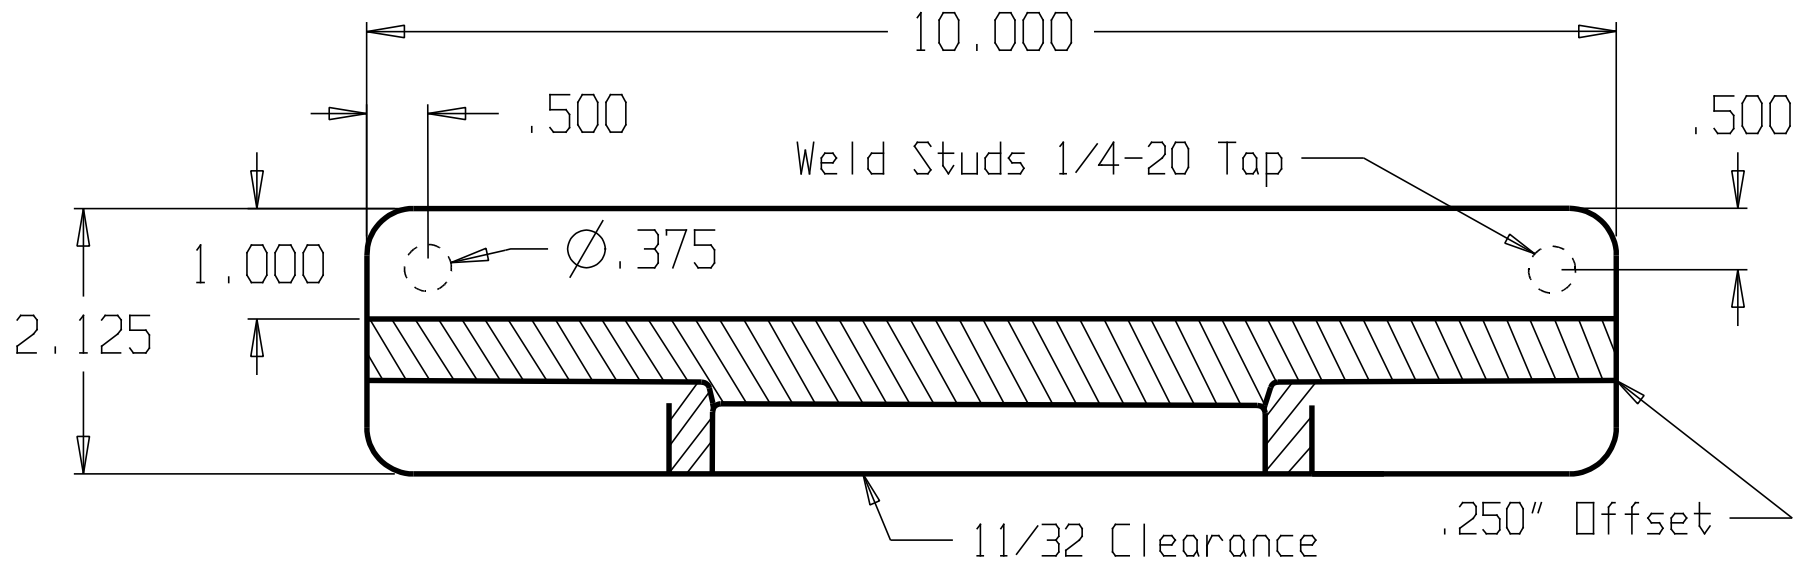

REVISIONS			
ZONE	REV	FINISHES:	GAUGE:
		630	12ga. .104

DON-JO MFG. INC.

DESIGNER	
APPROVED	

SIZE A	DATE: 5/6/04	PART NO. CLP-110	REV
SCALE	RELEASE DATE	WEIGHT	SHEET