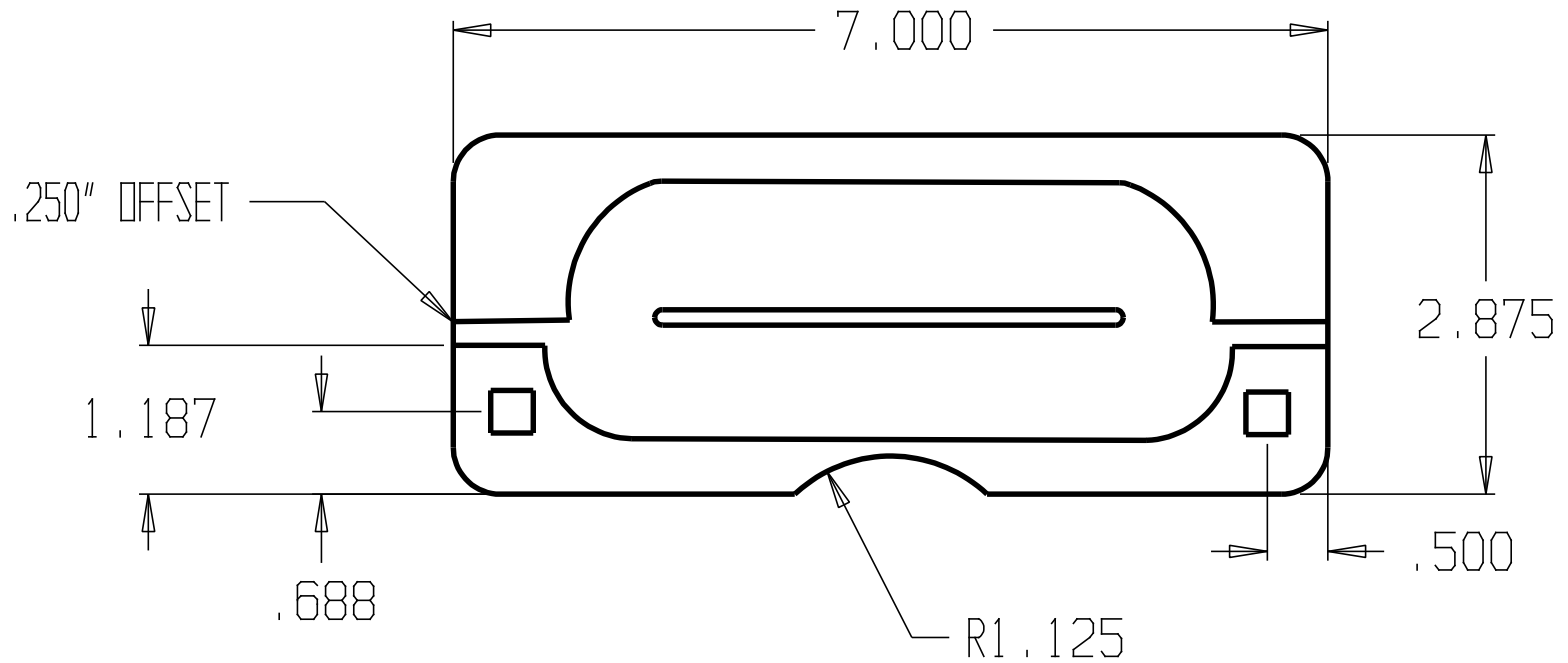

REVISIONS			
ZONE	REV	FINISHES:	GAUGE:
		BP, DU & SL	12ga. .104

DON-JO MFG. INC.

DESIGNER	
APPROVED	

SIZE	DATE:	PART NO.	REV
A	5/28/04	LP-207	
SCALE	RELEASE DATE	WEIGHT	SHEET