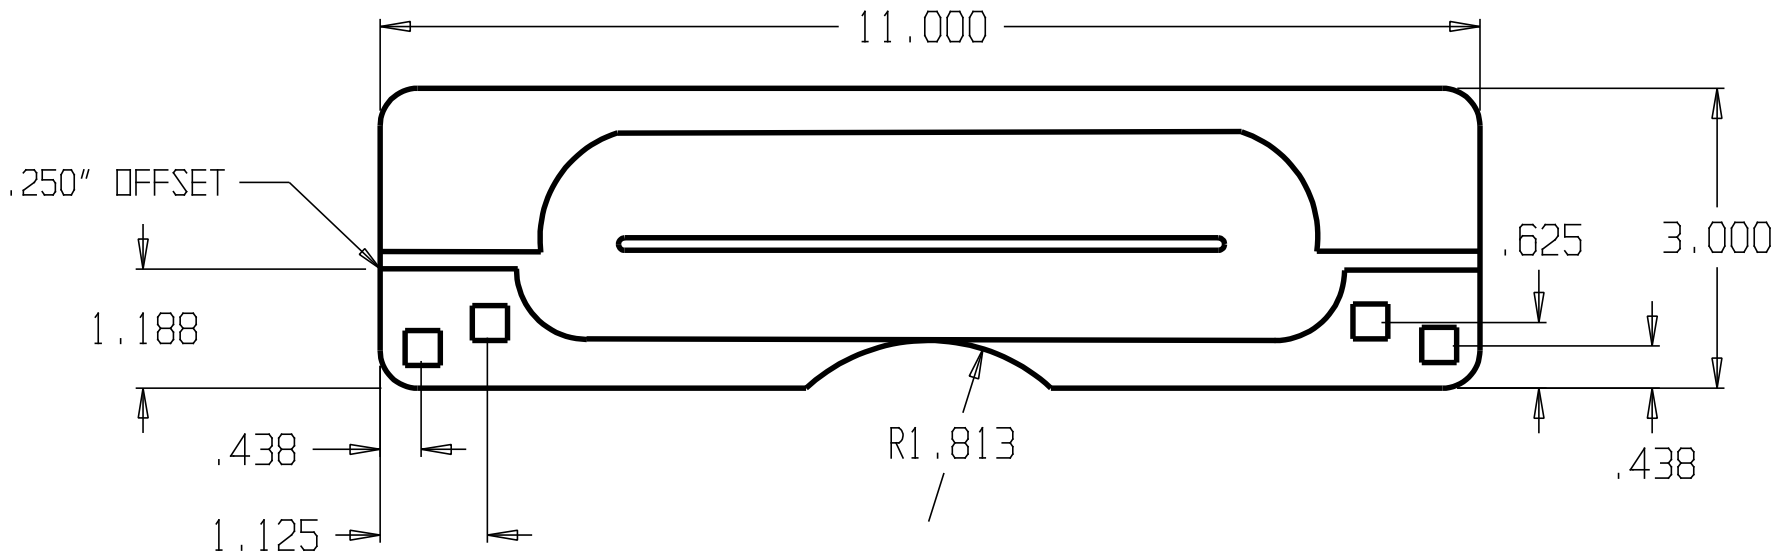

REVISIONS		
ZONE	REV	FINISHES:
		626, BP, DU & SL
		GAUGE:
		12ga. .104

DON-JO MFG. INC.		SIZE	DATE:	PART NO.	REV
DESIGNER		A	5/28/04	LP-211	
APPROVED		SCALE	RELEASE DATE	WEIGHT	SHEET