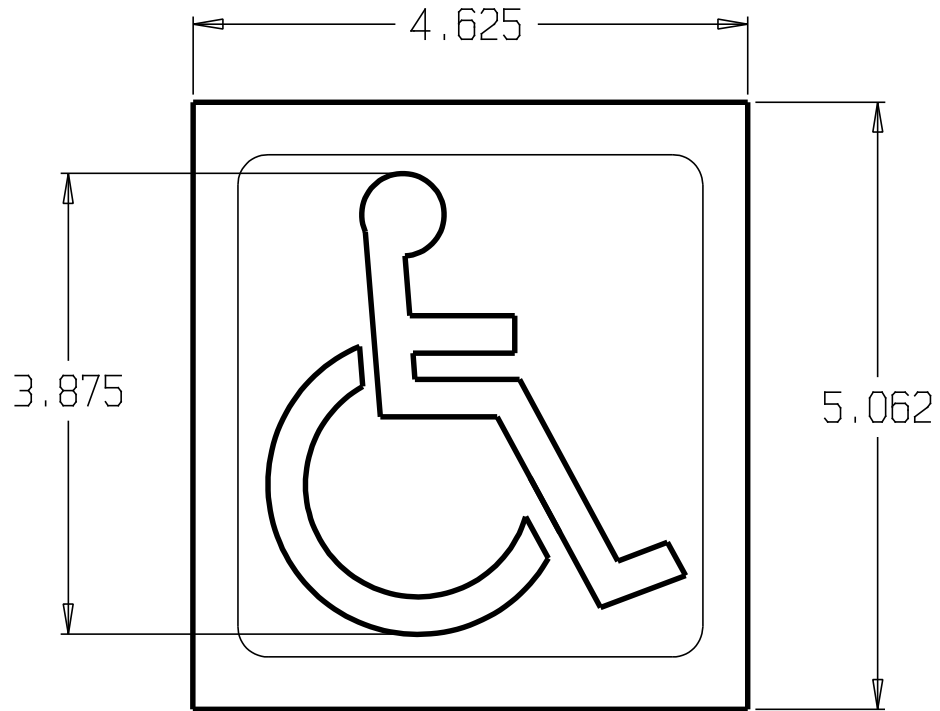

REVISIONS				
ZONE	REV	FINISHES:	DATE	APPROVED
		WHITE ON BLUE		

DON-JO MFG. INC.

DESIGNER	SIZE A	DATE: 5/20/04	PART NO. HD-1	REV
	SCALE	RELEASE DATE	WEIGHT	SHEET