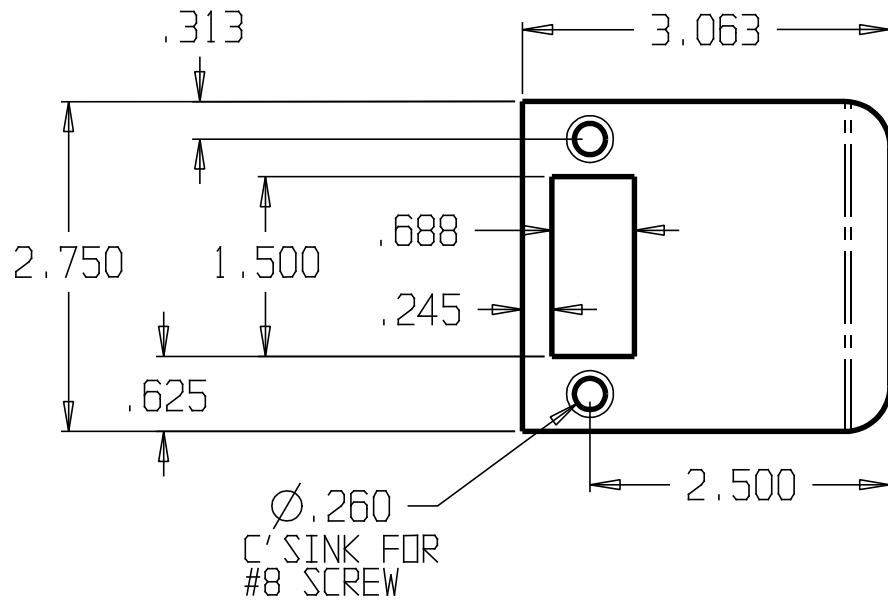

REVISIONS			
ZONE	REV	FINISHES:	GAUGE:
		BP	13ga. .090

DON-JO MFG. INC.				SIZE	DATE:	PART NO.	REV
DESIGNER		A	5/13/04	EL-225			
APPROVED		SCALE	RELEASE DATE	WEIGHT	SHEET		