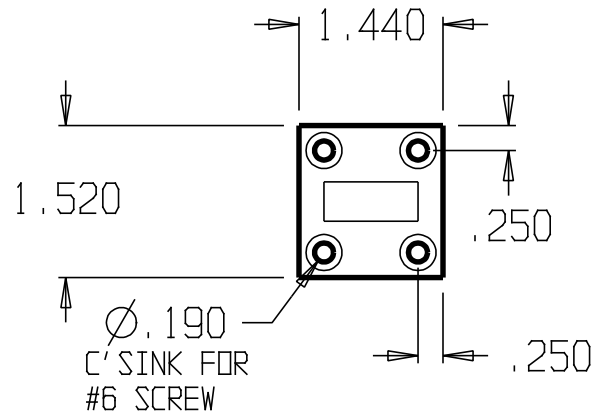

REVISIONS			
ZONE	REV	FINISHES:	GAUGE:
		ZINC	

WITH VINYL CHAIN COVER
CHAIN LENGTH: 21.75"

DON-JO MFG. INC.

DESIGNER	SIZE	DATE:	PART NO.	REV
	A	5/4/04	CC-100	
APPROVED	SCALE	RELEASE DATE	WEIGHT	SHEET