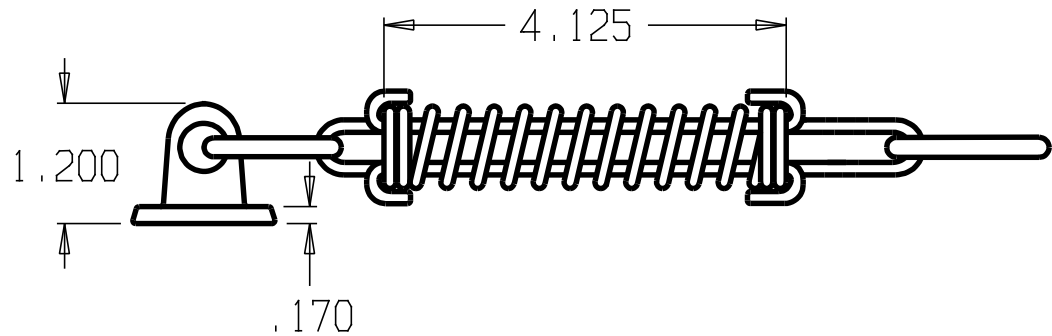

REVISIONS			
ZONE	REV	FINISHES:	GAUGE:
		ZINC	

WITH VINYL CHAIN COVER
CHAIN LENGTH: 21.75"

DON-JO MFG. INC.

DESIGNER	SIZE	DATE:	PART NO.	REV
	A	5/4/04	CC-100	
APPROVED	SCALE	RELEASE DATE	WEIGHT	SHEET