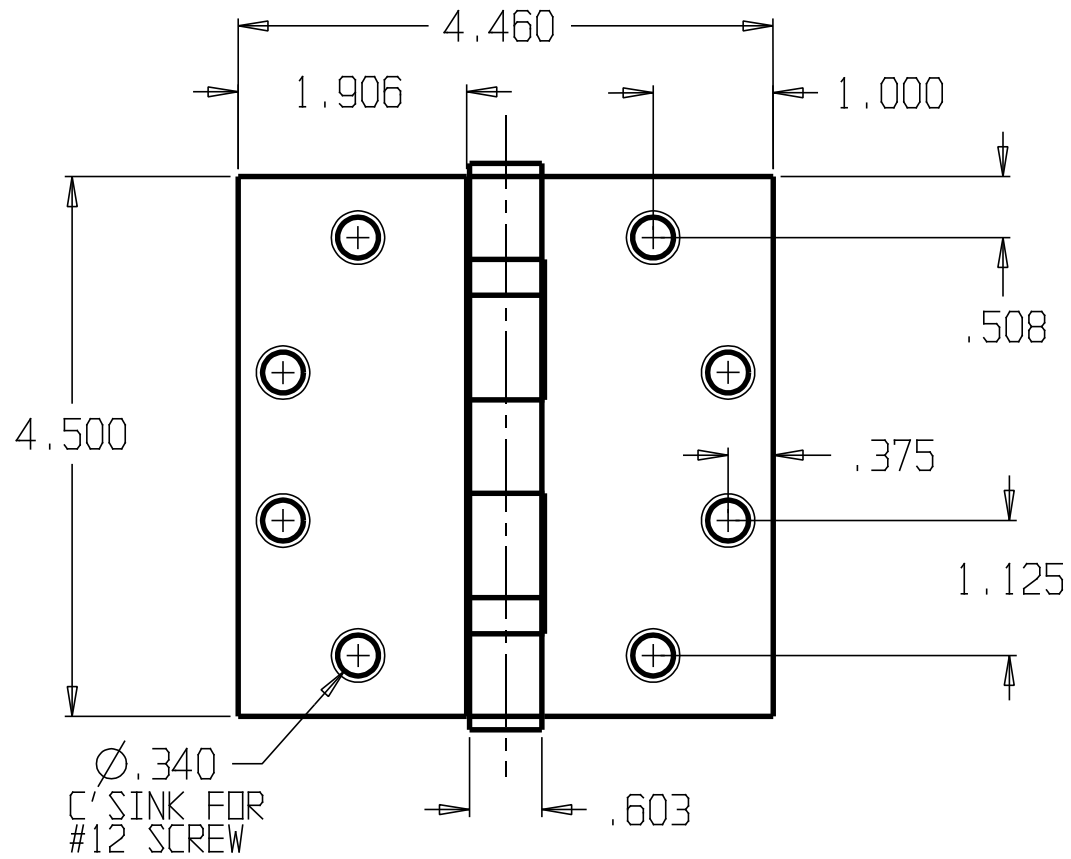

REVISIONS			
ZONE	REV	FINISHES:	GUAGE:
		626	10ga. .135

DON-JO MFG. INC.

DESIGNER	SIZE A	DATE: 1/12/05	PART NO. BB-84545	REV
APPROVED	SCALE	RELEASE DATE	WEIGHT	SHEET