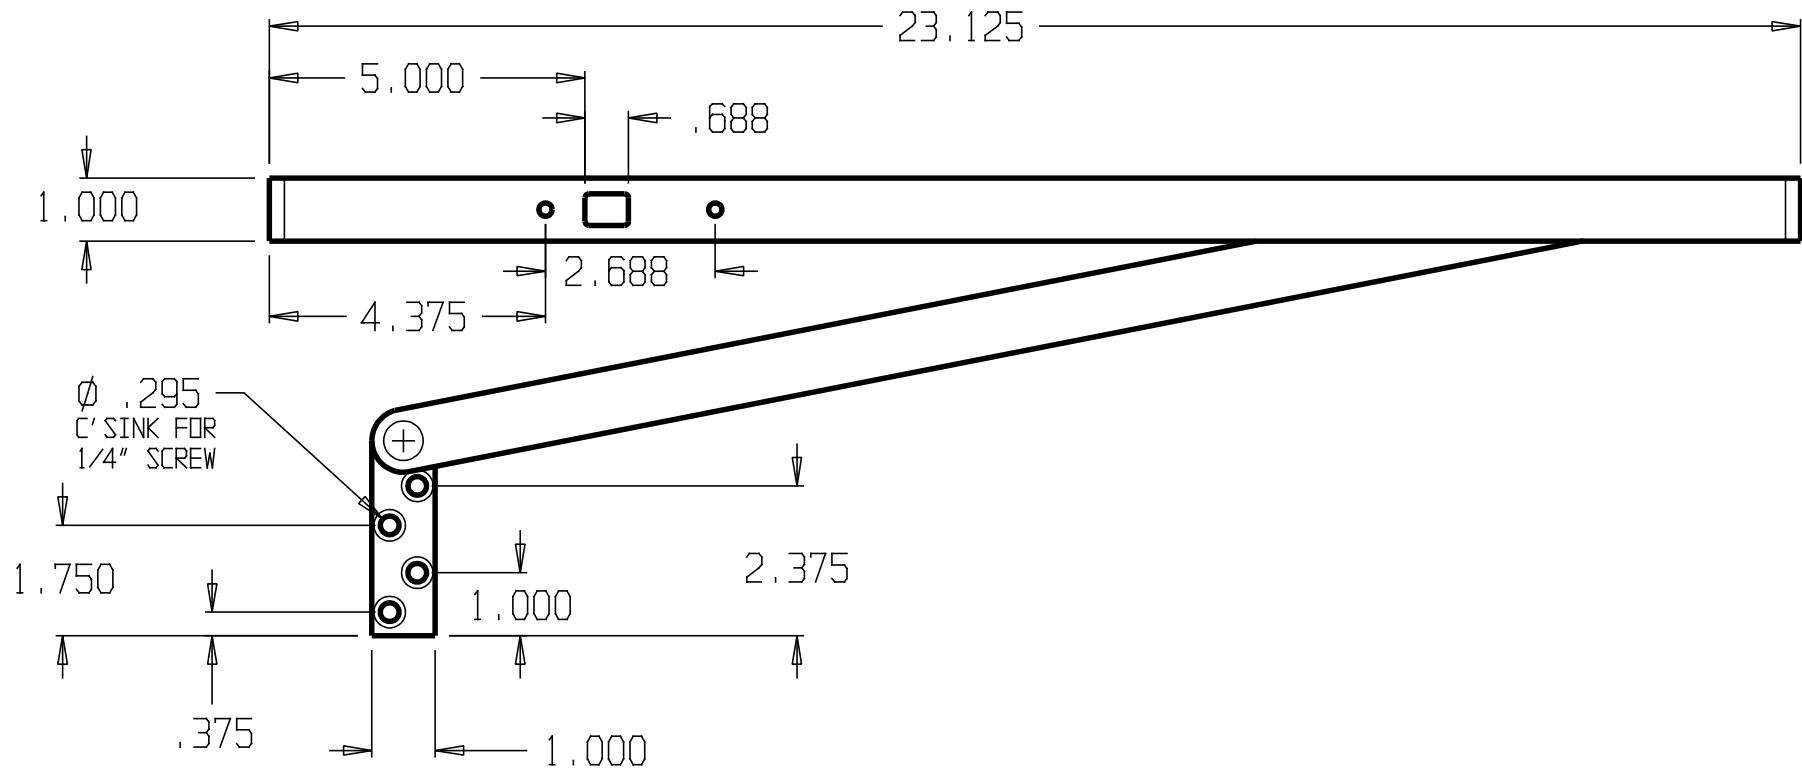

REVISIONS				
ZONE	REV	FINISHES:	DATE	APPROVED
		630		

DON-JO MFG. INC.

DESIGNER	SIZE	DATE:	PART NO.	REV
	A	4/27/04	#3323	
APPROVED	SCALE	RELEASE DATE	WEIGHT	SHEET