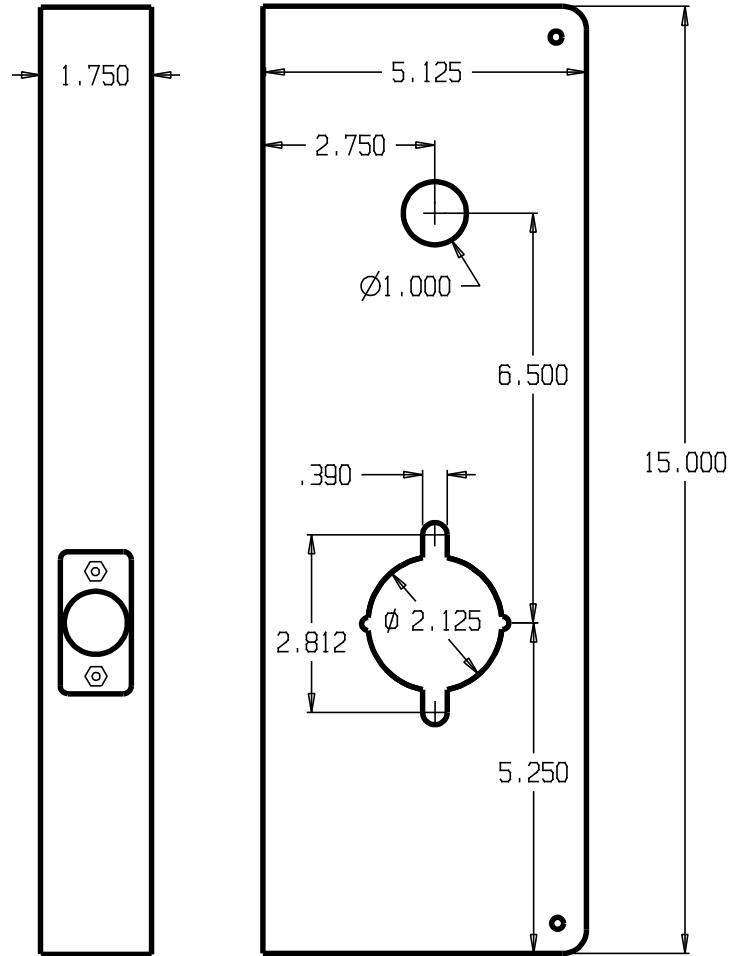

REVISIONS

ZONE	REV	FINISHES:	GALUGE:
		PB & S	22ga. .032

DON-JO MFG. INC.

DESIGNER
APPROVED

SIZE A	DATE: 4/1/04	PART NO. 19-CW	REV
SCALE	RELEASE DATE	WEIGHT	SHEET