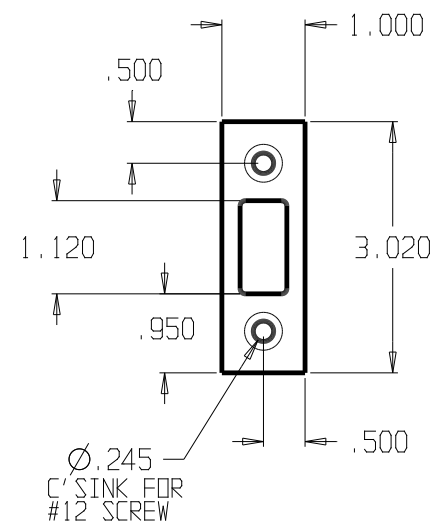

REVISIONS			
ZONE	REV	FINISHES:	GALIGE:
		626	

<b>DON-JO MFG. INC.</b>			
DESIGNER	D.R.	SIZE	A
		DATE:	11/22/10
		PART NO.	#1579
		SCALE	RELEASE DATE
		WEIGHT	SHEET