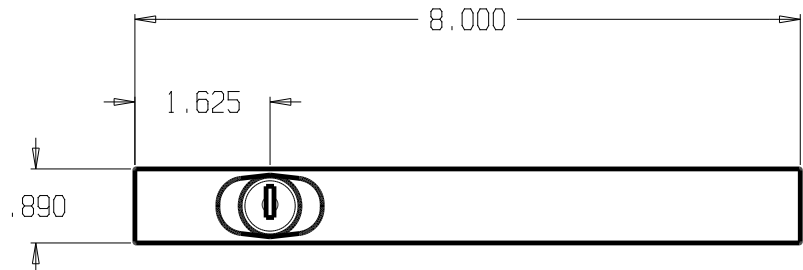

REVISIONS			
ZONE	REV	FINISHES:	GALIGE:
		626	

<b>DON-JO MFG. INC.</b>			
DESIGNER	D.R.	SIZE	A
		DATE:	11/22/10
		PART NO.	#1579
		SCALE	RELEASE DATE
		WEIGHT	SHEET