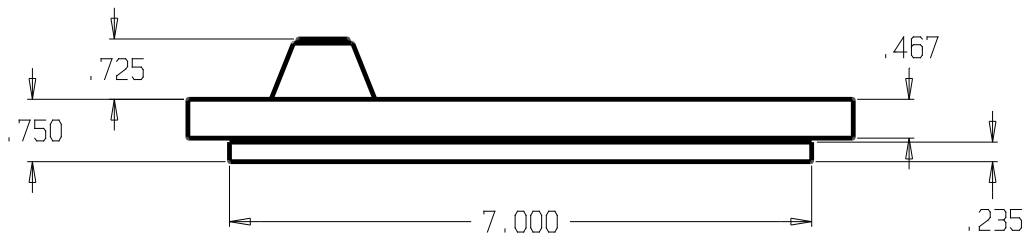

REVISIONS			
ZONE	REV	FINISHES:	GALIGE:
		626	

<b>DON-JO MFG. INC.</b>			
DESIGNER	D.R.	SIZE	A
		DATE:	11/22/10
		PART NO.	#1579
		SCALE	RELEASE DATE
		WEIGHT	SHEET