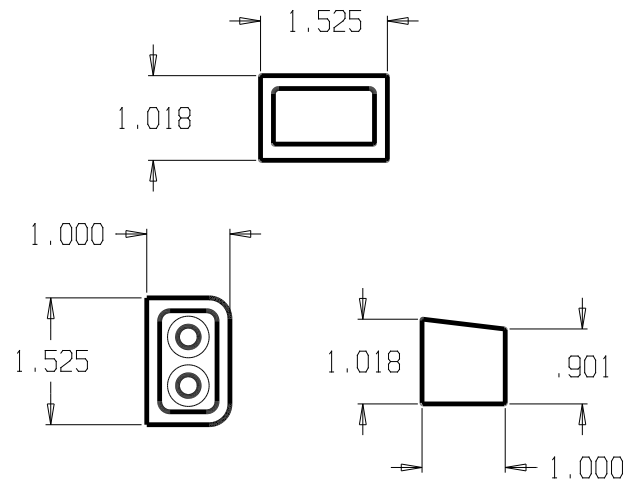

REVISIONS			
ZONE	REV	FINISHES:	GALIGE:
		626	

<b>DON-JO MFG. INC.</b>			
DESIGNER	D.R.	SIZE	A
		DATE:	11/22/10
		PART NO.	#1579
		SCALE	RELEASE DATE
		WEIGHT	SHEET