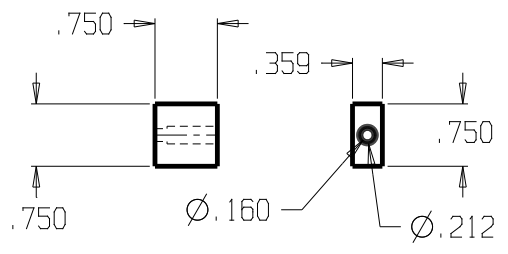

REVISIONS			
ZONE	REV	FINISHES:	GALIGE:
		626	

<b>DON-JO MFG. INC.</b>			
DESIGNER	D.R.	SIZE	A
		DATE:	11/22/10
		PART NO.	#1579
		SCALE	RELEASE DATE
		WEIGHT	SHEET