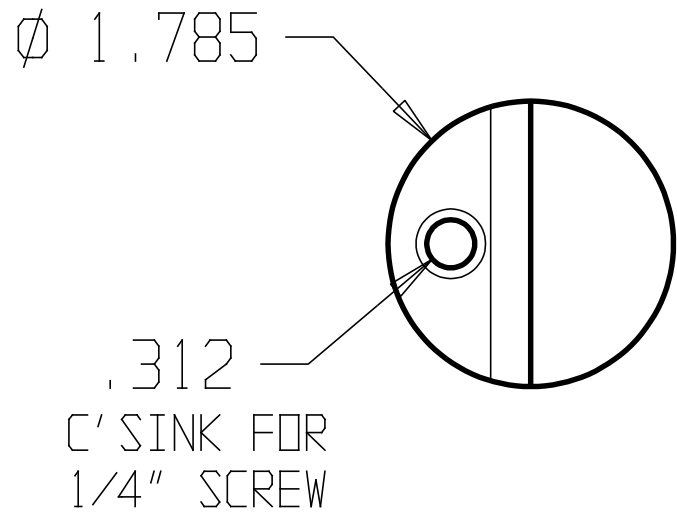

REVISIONS				
ZONE	REV	FINISHES:	DATE	APPROVED
		605, 606, 612, 613, 619, 620, 625, 626		

DON-JO MFG. INC.				
DESIGNER	SIZE A	DATE: 2/19/04	PART NO. #1442	REV
APPROVED	SCALE	RELEASE DATE	WEIGHT	SHEET