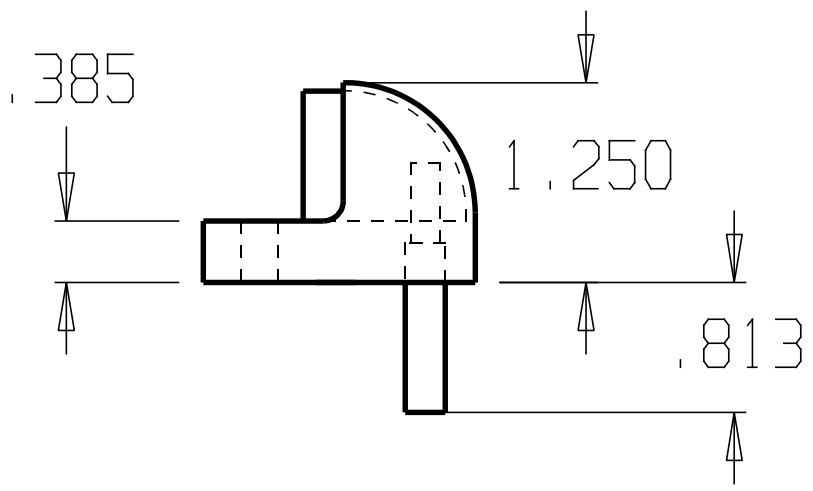

REVISIONS				
ZONE	REV	FINISHES:	DATE	APPROVED
		605, 606, 612, 613, 619, 620, 625, 626		

DON-JO MFG. INC.				
DESIGNER	SIZE A	DATE: 2/19/04	PART NO. #1442	REV
APPROVED	SCALE	RELEASE DATE	WEIGHT	SHEET