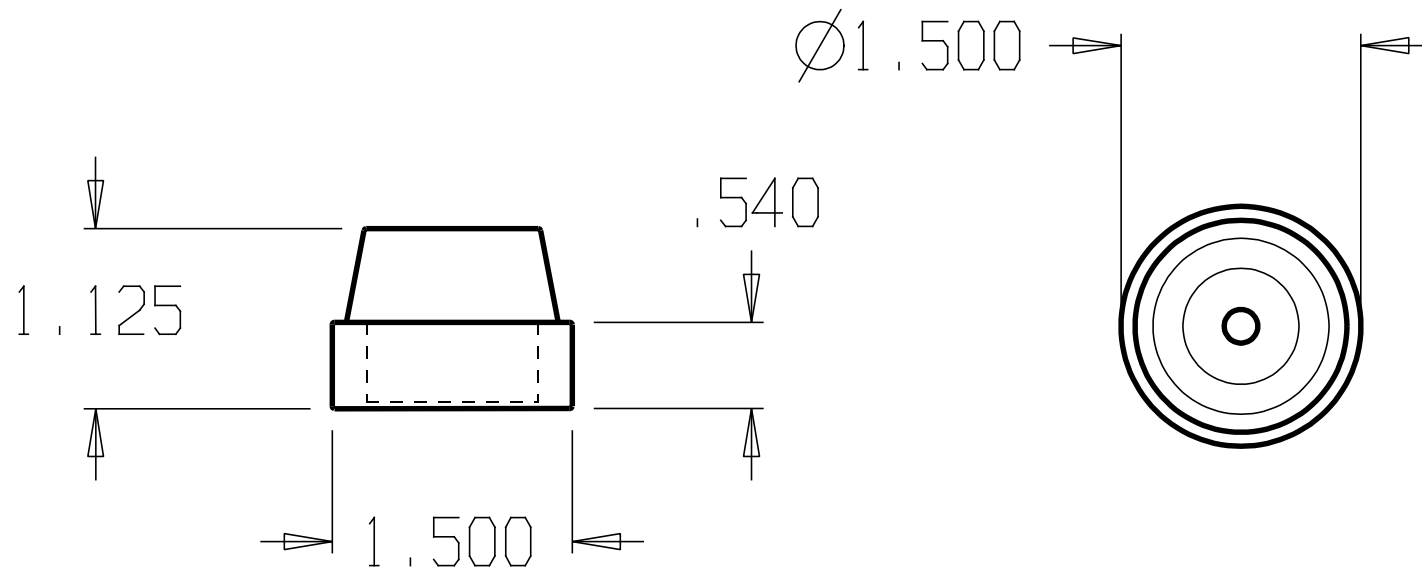

REVISIONS				
ZONE	REV	FINISHES:	DATE	APPROVED
		626		

**DON-JO MFG. INC.**

DESIGNER	
APPROVED	

SIZE	DATE:	PART NO.	REV
A	2/10/04	#1402	
SCALE	RELEASE DATE	WEIGHT	SHEET