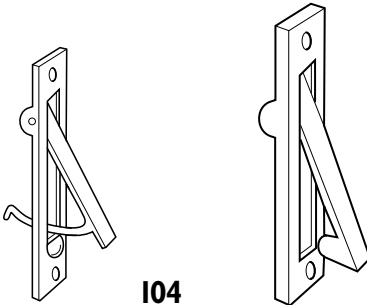

SCAR PLATE for door damaged by prying

EM-2
EM-4

NUMBER	DIMENSIONS
EM-2	9" x 4" x 2 3/8"
EM-4	9" x 4 1/4" x 2 3/8"

SHELF PACK: 10 Polybagged
 FINISHES: 605, 630
 • Fits one side of door with curved lip
 • Fits under key-in-knob

CRASH CHAIN

CC-100

NUMBER	CHAIN SIZE
CC-100	21 3/4"

SHELF PACK: 20 Polybagged
 FINISHES: Zinc
 • Vinyl Cover

EDGE PULLS

104

106

NUMBER	DIMENSIONS
104	3 7/8" x 3/4"
106	6" x 1 1/4"

SHELF PACK: 10 Polybagged
 FINISHES: 605, 613, 619, 620, 626

NUMBERS/DOOR KNOCKERS

1611

1613

378

BN4 -

NUMBER	DIMENSIONS	ANSI
1611	6 7/8" x 3 1/2"	L13151
1613	3 7/8" x 2 1/4"	L13151
BN4-	4"	-

SHELF PACK: 10 Polybagged
 FINISHES: 605
 • Forged Brass