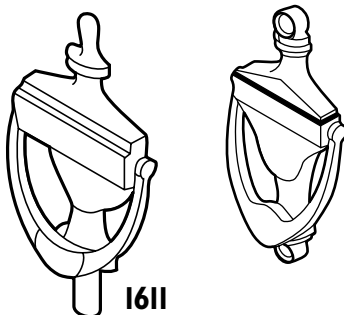

SCAR PLATE for door damaged by prying

EM-2
EM-4

NUMBER	DIMENSIONS
EM-2	9" x 4" x 2 3/8"
EM-4	9" x 4 1/4" x 2 3/8"

SHELF PACK: 10 Polybagged
 FINISHES: 605, 630
 • Fits one side of door with curved lip
 • Fits under key-in-knob

CRASH CHAIN

CC-100

NUMBER	CHAIN SIZE
CC-100	21 3/4"

SHELF PACK: 20 Polybagged
 FINISHES: Zinc
 • Vinyl Cover

EDGE PULLS

104

106

NUMBER	DIMENSIONS
104	3 7/8" x 3/4"
106	6" x 1 1/4"

SHELF PACK: 10 Polybagged
 FINISHES: 605, 613, 619, 620, 626

NUMBERS/DOOR KNOCKERS

1611

1613

378

BN4 -

NUMBER	DIMENSIONS	ANSI
1611	6 7/8" x 3 1/2"	L13151
1613	3 7/8" x 2 1/4"	L13151
BN4-	4"	-

SHELF PACK: 10 Polybagged
 FINISHES: 605
 • Forged Brass