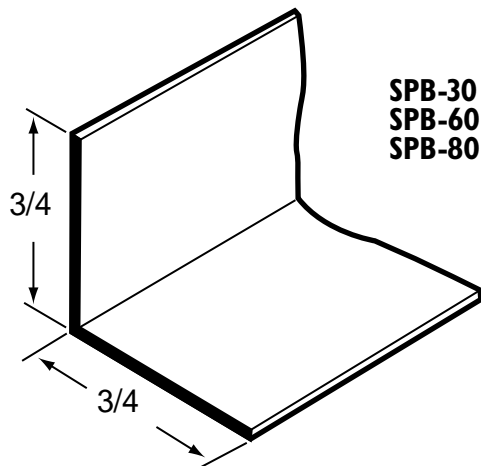

DCB-340

DCB-350

NUMBER	DESCRIPTION
DCB-340	4 ⁷ / ₈ " Strike w/Dust Cover
DCB-350	2 ³ / ₄ " Strike w/Dust Cover

SHELF PACK: 50
FINISHES: Raw Steel

Box Packed

STRAP ANCHORS **NEW**

SA-615

SA-618

NUMBER	DESCRIPTION	SIZE	GAUGE
SA-615	Strap Anchor	1" x 4 ¹ / ₂ " x 1 ¹ / ₄ " W	16
SA-618	Strap Anchor	1" x 5" x 1" W	18

SHELF PACK: 50
FINISHES: Raw Steel

Box Packed

SPREADER BARS **NEW**

SPB-30
SPB-60
SPB-80

NUMBER	SIZE	LENGTH	GAUGE
SPB-30	3/4" x 3/4"	36"	16
SPB-60	3/4" x 3/4"	72"	16
SPB-80	3/4" x 3/4"	96"	16

SHELF PACK: 50
FINISHES: Raw Steel

Box Packed

TABS

TB-215

NUMBER	DIMENSIONS
TB-215	1" x 1 ¹ / ₂ "

SHELF PACK: 50 Bulk
FINISHES: Zinc Plated