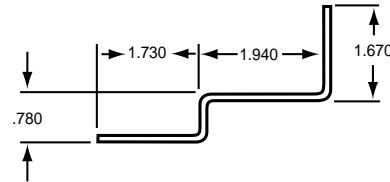

TITLE 24 SIGNS

Sign Size 1³/₄" x 6"

BLUE SIGNS

NUMBER	DESCRIPTION
CHS-1	Men
CHS-2	Women
CHS-3	Restroom
CHS-4	Boys
CHS-5	Girls
HS-9070-46	Men
HS-9070-47	Women
HS-9070-48	Restroom

SHELF PACK: 10 Polybagged

- Raised white lettering
- Braille translation on sign