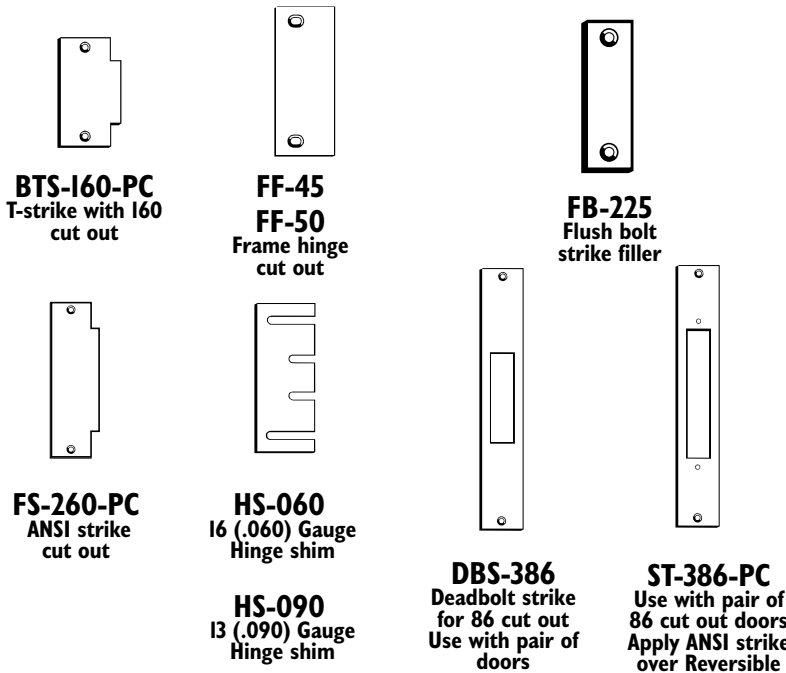

DON-JO MFG., INC.

ALUMINUM FRAME FILLER plates fit selected Folger Adams, Von Duprin, and Rofu numbers

NUMBER	DIMENSIONS
AF-29	9" x 1 ³ / ₈ "
AF-29L	9" x 1 ³ / ₈ "
AF-260	4 ⁷ / ₈ " x 1 ¹ / ₄ "
AF-261	4 ⁷ / ₈ " x 1 ¹ / ₄ "
AF-291	9" x 1 ³ / ₈ "
AF-291L	9" x 1 ³ / ₈ "

SHELF PACK: 10 Polybagged
 FINISHES: DU (Duro Coated), SL (Silver Coated)
 I3 (.095) Gauge Steel

- Electric Strike Filler
- Fits selected Folger Adams, Von Duprin, and Rofu numbers

FILLER PLATES

NUMBER	DIMENSIONS
BTS-160	2 ³ / ₄ " x 1 ³ / ₈ "
DBS-386	8" x 1 ¹ / ₄ "
FB-225	2 ¹ / ₄ " x 1 ⁵ / ₁₆ "
FF-45	4 ¹ / ₂ " x 1 ⁵ / ₈ "
FF-50	5" x 1 ⁵ / ₈ "
FS-260	4 ⁷ / ₈ " x 1 ¹ / ₄ "
HS-060	4 ¹ / ₂ " Shims
HS-090	4 ¹ / ₂ " Shims
ST-386	8" x 1 ¹ / ₄ "