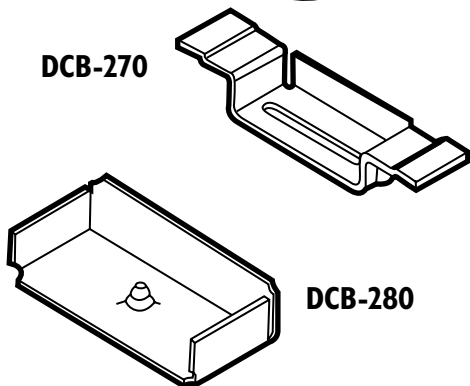

HINGE REINFORCEMENTS

NEW

NUMBER	DESCRIPTION	DEPTH	GAUGE
DCB-270	Dust Cover Box/Frame Hinge	3/4"	25
DCB-280	Dust Cover Box/Frame Hinge	5/16"	25

SHELF PACK: 50
FINISHES: Raw Steel

Box Packed