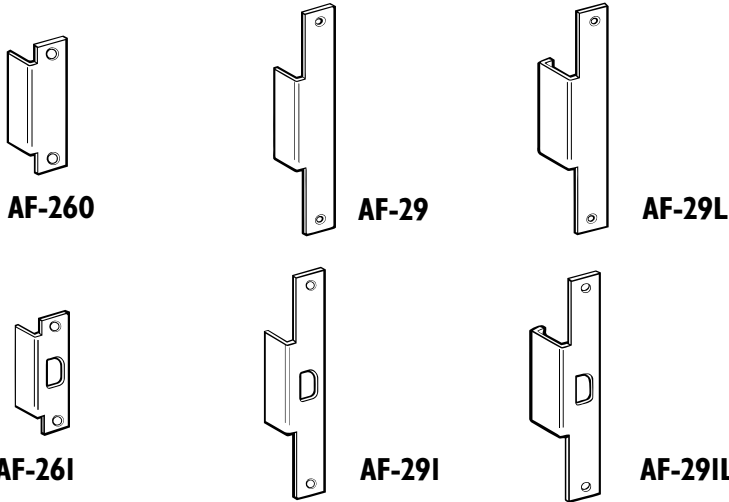

DON-JO MFG., INC.

ALUMINUM FRAME FILLER plates fit selected Folger Adams, Von Duprin, and Rofu numbers

NUMBER	DIMENSIONS
AF-29	9" x 1 ³ / ₈ "
AF-29L	9" x 1 ³ / ₈ "
AF-260	4 ⁷ / ₈ " x 1 ¹ / ₄ "
AF-261	4 ⁷ / ₈ " x 1 ¹ / ₄ "
AF-291	9" x 1 ³ / ₈ "
AF-291L	9" x 1 ³ / ₈ "

SHELF PACK: 10 Polybagged
 FINISHES: DU (Duro Coated), SL (Silver Coated)
 I3 (.095) Gauge Steel

- Electric Strike Filler
- Fits selected Folger Adams, Von Duprin, and Rofu numbers

FILLER PLATES

NUMBER	DIMENSIONS
BTS-160	2 ³ / ₄ " x 1 ³ / ₈ "
DBS-386	8" x 1 ¹ / ₄ "
FB-225	2 ¹ / ₄ " x 1 ⁵ / ₁₆ "
FF-45	4 ¹ / ₂ " x 1 ⁵ / ₈ "
FF-50	5" x 1 ⁵ / ₈ "
FS-260	4 ⁷ / ₈ " x 1 ¹ / ₄ "
HS-060	4 ¹ / ₂ " Shims
HS-090	4 ¹ / ₂ " Shims
ST-386	8" x 1 ¹ / ₄ "