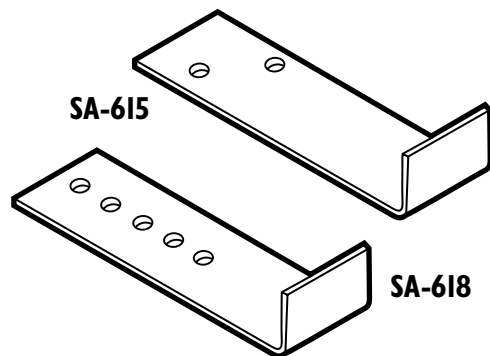

DCB-340

DCB-350

NUMBER	DESCRIPTION
DCB-340	4 ⁷ / ₈ " Strike w/Dust Cover
DCB-350	2 ³ / ₄ " Strike w/Dust Cover

SHELF PACK: 50
FINISHES: Raw Steel

Box Packed

STRAP ANCHORS **NEW**

SA-615

SA-618

NUMBER	DESCRIPTION	SIZE	GAUGE
SA-615	Strap Anchor	1" x 4 ¹ / ₂ " x 1 ¹ / ₄ " W	16
SA-618	Strap Anchor	1" x 5" x 1" W	18

SHELF PACK: 50
FINISHES: Raw Steel

Box Packed

SPREADER BARS **NEW**

SPB-30
SPB-60
SPB-80

NUMBER	SIZE	LENGTH	GAUGE
SPB-30	3/4" x 3/4"	36"	16
SPB-60	3/4" x 3/4"	72"	16
SPB-80	3/4" x 3/4"	96"	16

SHELF PACK: 50
FINISHES: Raw Steel

Box Packed

TABS

TB-215

NUMBER	DIMENSIONS
TB-215	1" x 1 ¹ / ₂ "

SHELF PACK: 50 Bulk
FINISHES: Zinc Plated