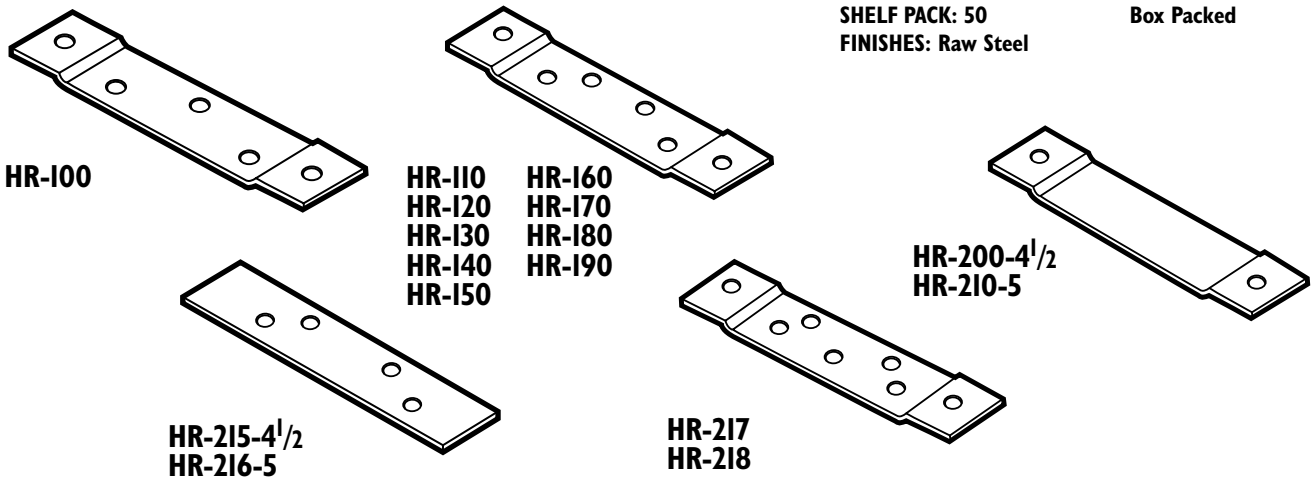

HINGE REINFORCEMENTS

NEW

NUMBER	DESCRIPTION	USED WITH	SIZE	OFFSET	HINGE WEIGHT	GAUGE
HR-100	3 1/2" Hinge Reinforcement	Door/Frame	1 1/16" x 8 1/2"	1/16"	.120	10
HR-110	4" Hinge Reinforcement	Door/Frame	1 1/4" x 10"	3/32"	.124	7
HR-120	4 1/2" Hinge Reinforcement	Door/Frame	1 1/4" x 10"	3/32"	.134	7
HR-130	4 1/2" Hinge Reinforcement	Frames	1 1/2" x 10"	3/32"	.134	7
HR-140	4 1/2" Hinge Reinforcement	Door/Frame	1 1/4" x 10"	1/8"	.190	7
HR-150	4 1/2" Hinge Reinforcement	Frames	1 1/2" x 10"	1/8"	.190	7
HR-160	5" Hinge Reinforcement	Door/Frame	1 1/4" x 10"	3/32"	.146	7
HR-170	5" Hinge Reinforcement	Frames	1 1/2" x 10"	3/32"	.146	7
HR-180	5" Hinge Reinforcement	Door/Frame	1 1/4" x 10"	1/8"	.190	7
HR-190	5" Hinge Reinforcement	Frames	1 1/2" x 10"	1/8"	.190	7
HR-200-4 1/2	4 1/2" Blank Hinge Reinforcement	Door/Frame	1 1/4" x 10"	3/32"	-	7
HR-210-5	5" Blank Hinge Reinforcement	Door/Frame	1 1/4" x 10"	3/32"	-	7
HR-215-4 1/2	4 1/2" Flat Hinge Reinforcement	Doors	1 1/4" x 10"	-	-	7
HR-216-5	5" Flat Hinge Reinforcement	Doors	1 1/4" x 10"	-	-	7
HR-217	6" Hinge Reinforcement	Door/Frame	1 1/4" x 12"	7/64"	.160	7
HR-218	6" Hinge Reinforcement	Door/Frame	1 1/4" x 12"	9/64"	.203	7