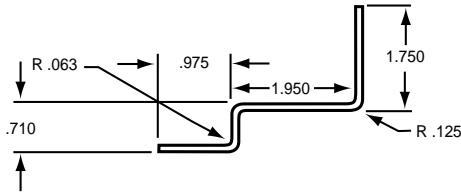

REINFORCEMENT PLATES

NUMBER	DIMENSIONS	GAUGE
CR-060	12" x 1³/₄"	16 GAUGE
CR-125	12" x 1³/₄"	10 GAUGE
CR-275	14" x 4¹/₈"	12 GAUGE
CR-300	14" x 4¹/₈"	12 GAUGE

SHELF PACK: 10
FINISHES: Raw Steel

NEW

CR-300
For use with
Parallel arm
closers

TITLE 24 SIGNS

Sign Size 1³/₄" x 6"

BLUE SIGNS

NUMBER	DESCRIPTION
CHS-1	Men
CHS-2	Women
CHS-3	Restroom
CHS-4	Boys
CHS-5	Girls
HS-9070-46	Men
HS-9070-47	Women
HS-9070-48	Restroom

SHELF PACK: 10 Polybagged

- Raised white lettering
- Braille translation on sign