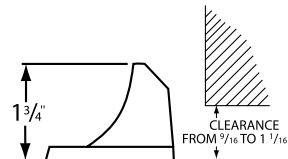

DOOR HOLDERS

NEW

NUMBER	FASTENER	ANSI
I455	SMS	L11382
I465	SMS	L11382
I466	SMS	-
I467	SMS	L11382
I468	Replacement Tip	-

SHELF PACK: (I455, I465, I466, I467) 20 (I468) 10 **Polybagged**

FINISHES: (I455) 626, BP (Brass Plated), BZ (Bronze Sprayed), CP (Chrome Plated), DU (Duro Coated)
(I465) 605, 613, 625, 626
(I466) Sprayed Brass, Sprayed Bronze, Sprayed Aluminum
(I467) 605, 613, 626
(I468) Gray Rubber

#I455 & #I465 display package available.
When ordering indicate by adding a "V" before the item number.

Display Packaged Size - 5 1/4" x 6 1/2"

DOOR HOLDER

NEW

NUMBER	DOOR TO FLOOR CLEARANCE	HOLDER DIMENSIONS	ANSI
I520	1/2" or less	3" W x 3" H	L11301
I521	9/16" - 1 1/16"	3" W x 3" H	L11301
I522	1 1/8" - 1 9/16"	3" W x 3" H	L11301
I523	1 5/8" - 2 1/16"	3" W x 3" H	L11301

SHELF PACK: 1
FINISHES: 605,606,613,626
MATERIAL: Cast Brass

Box Pack

I521