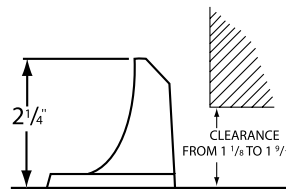

DOOR HOLDERS

NEW

NUMBER	FASTENER	ANSI
I455	SMS	L11382
I465	SMS	L11382
I466	SMS	-
I467	SMS	L11382
I468	Replacement Tip	-

SHELF PACK: (I455, I465, I466, I467) 20 (I468) 10 **Polybagged**

FINISHES: (I455) 626, BP (Brass Plated), BZ (Bronze Sprayed), CP (Chrome Plated), DU (Duro Coated)
(I465) 605, 613, 625, 626
(I466) Sprayed Brass, Sprayed Bronze, Sprayed Aluminum
(I467) 605, 613, 626
(I468) Gray Rubber

#I455 & #I465 display package available.
When ordering indicate by adding a "V" before the item number.

Display Packaged Size - 5 1/4" x 6 1/2"

DOOR HOLDER

NEW

NUMBER	DOOR TO FLOOR CLEARANCE	HOLDER DIMENSIONS	ANSI
I520	1/2" or less	3" W x 3" H	L11301
I521	9/16" - 1 1/16"	3" W x 3" H	L11301
I522	1 1/8" - 1 9/16"	3" W x 3" H	L11301
I523	1 5/8" - 2 1/16"	3" W x 3" H	L11301

SHELF PACK: 1
FINISHES: 605,606,613,626
MATERIAL: Cast Brass

Box Pack

I522