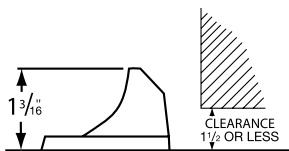

DOOR HOLDERS

NEW

NUMBER	FASTENER	ANSI
I455	SMS	L11382
I465	SMS	L11382
I466	SMS	-
I467	SMS	L11382
I468	Replacement Tip	-

SHELF PACK: (I455, I465, I466, I467) 20 (I468) 10 **Polybagged**

FINISHES: (I455) 626, BP (Brass Plated), BZ (Bronze Sprayed), CP (Chrome Plated), DU (Duro Coated)
(I465) 605, 613, 625, 626
(I466) Sprayed Brass, Sprayed Bronze, Sprayed Aluminum
(I467) 605, 613, 626
(I468) Gray Rubber

#I455 & #I465 display package available.
When ordering indicate by adding a "V" before the item number.

Display Packaged Size - 5 1/4" x 6 1/2"

DOOR HOLDER

NEW

NUMBER	DOOR TO FLOOR CLEARANCE	HOLDER DIMENSIONS	ANSI
I520	1/2" or less	3" W x 3" H	L11301
I521	9/16" - 1 1/16"	3" W x 3" H	L11301
I522	1 1/8" - 1 9/16"	3" W x 3" H	L11301
I523	1 5/8" - 2 1/16"	3" W x 3" H	L11301

SHELF PACK: 1
FINISHES: 605,606,613,626
MATERIAL: Cast Brass

Box Pack

I520