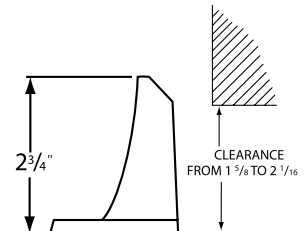

DOOR HOLDERS

NEW

NUMBER	FASTENER	ANSI
I455	SMS	L11382
I465	SMS	L11382
I466	SMS	-
I467	SMS	L11382
I468	Replacement Tip	-

SHELF PACK: (I455, I465, I466, I467) 20 (I468) 10 **Polybagged**

FINISHES: (I455) 626, BP (Brass Plated), BZ (Bronze Sprayed), CP (Chrome Plated), DU (Duro Coated)
(I465) 605, 613, 625, 626
(I466) Sprayed Brass, Sprayed Bronze, Sprayed Aluminum
(I467) 605, 613, 626
(I468) Gray Rubber

#I455 & #I465 display package available.
When ordering indicate by adding a "V" before the item number.

Display Packaged Size - 5 1/4" x 6 1/2"

DOOR HOLDER

NEW

NUMBER	DOOR TO FLOOR CLEARANCE	HOLDER DIMENSIONS	ANSI
I520	1/2" or less	3" W x 3" H	L11301
I521	9/16" - 1 1/16"	3" W x 3" H	L11301
I522	1 1/8" - 1 9/16"	3" W x 3" H	L11301
I523	1 5/8" - 2 1/16"	3" W x 3" H	L11301

SHELF PACK: 1
FINISHES: 605,606,613,626
MATERIAL: Cast Brass

Box Pack

I523